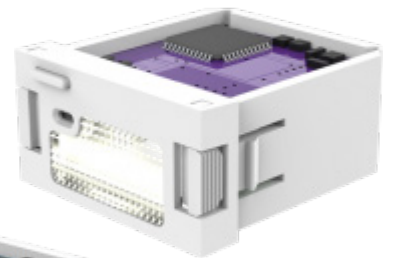

OSCAN

electrical supplies ltd.

NEW PRODUCT LAUNCH

JUNE 2020

SWIDGET

POWER TO LIVE SMART

A future proof solution that changes with technology!

Swidget™ Customizable Outlet

The Swidget Customizable Outlet is a 15Amp outlet installed using the existing wiring in your home. When paired with a Wi-Fi or Z-Wave Insert, it allows you to make your home a smart home and monitor energy consumption without any clutter.

Wi-Fi LED Guidelight Insert

Z-Wave Powerout Light Insert

USB Charger Insert

Swidget™ WiFi & Z-Wave Control Inserts

The modularity of the base devices allows for easy after-market installation of a Swidget Insert that can enable the wireless control and independent power monitoring of the receptacle, in addition to providing other sought-after functions like sensors, speakers or lighting.