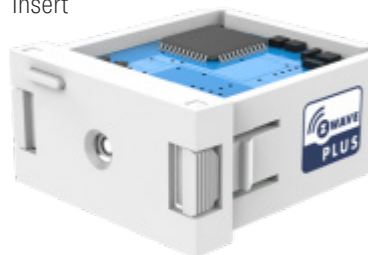

OSCAN

electrical supplies ltd.

NEW PRODUCT LAUNCH

JUNE 2020

SWIDGET

POWER TO LIVE SMART

A future proof solution that changes with technology!

Swidget™ Customizable Outlet

The Swidget Customizable Outlet is a 15Amp outlet installed using the existing wiring in your home. When paired with a Wi-Fi or Z-Wave Insert, it allows you to make your home a smart home and monitor energy consumption without any clutter.

Wi-Fi LED Guidelight Insert

Z-Wave Powerout Light Insert

USB Charger Insert

Swidget™ WiFi & Z-Wave Control Inserts

The modularity of the base devices allows for easy after-market installation of a Swidget Insert that can enable the wireless control and independent power monitoring of the receptacle, in addition to providing other sought-after functions like sensors, speakers or lighting.